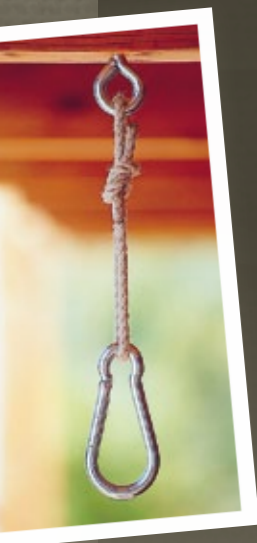

FIXING-SET

All fixing sets have been tested and certified by the German TÜV Rheinland.

FOR HAMMOCKS

FIXING SET PRÁCTICO PR-06

Fixing set for mounting hammocks between two trees. Includes two ropes (each 3m long), two rope shortenings, and two carabiners.

FIXING SET ALLROUND AL-08

for mounting a hammock between two trees, wall-to-wall, wall-to-tree, wall-to-ceiling or even ceiling-to-ceiling. Includes two ring bolts with Fischer dowels, two ropes (each 3m long), two rope shortenings and two carabiners.

FOR HAMMOCK CHAIRS

FIXING SET SEGURO AS-03

Fixing set for mounting hammock chairs to concrete ceilings, beams and branches. Including one ring bolt with Fischer dowel, one rope (3m long), and one carabiner.