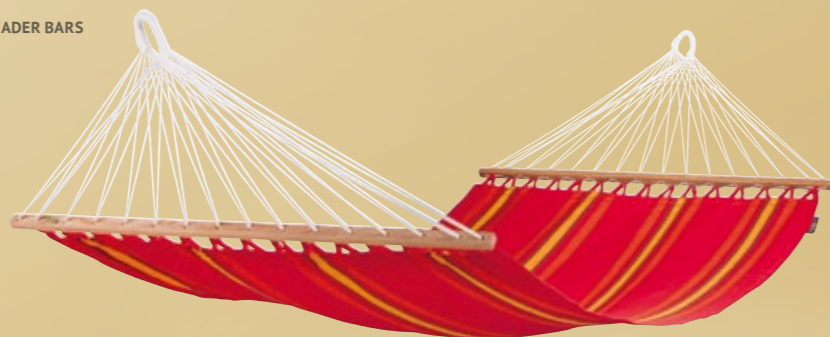

# CURRAMBERA

1/2

Our classic for everyone. Colourful stripes in four available colour variations. Hammocks available as single hammock, double hammock and hammock with spreader bar.

SINGLE HAMMOCK  
CURRAMBERA apricot CUH14-5

DOUBLE HAMMOCK  
CURRAMBERA blueberry CUH16-3

SINGLE HAMMOCK WITH SPREADER BARS

CURRAMBERA cherry CUR11-2

SINGLE HAMMOCK	cherry		CUH14-2	140 cm	300 cm	38	120 kg
	blueberry		CUH14-3				
	kiwi		CUH14-4				
	apricot		CUH14-5				
DOUBLE HAMMOCK	cherry		CUH16-2	160 cm	350 cm	42	160 kg
	blueberry		CUH16-3				
	kiwi		CUH16-4				
	apricot		CUH16-5				

SINGLE HAMMOCK WITH SPREADER BAR	cherry		CUR11-2	110 cm	330 cm	110 cm	60	120 kg
	blueberry		CUR11-3					
	kiwi		CUR11-4					
	apricot		CUR11-5					

Explanation of symbols: see back cover flap

Kilian | Jugenheim, Rhenish Hesse